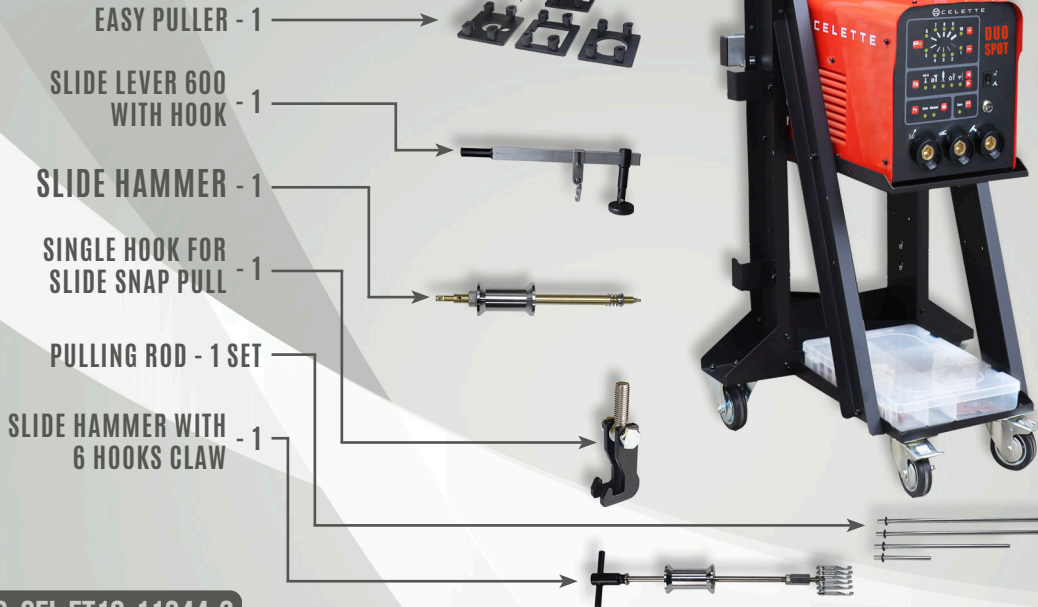

# DUO SPOT STEEL & ALU - 2-IN-1 PLUS

## DUO SPOT

with spot torch/earth + CD STUD TORCH/earth  
Input current 1PH/220V

REF NO: CEL.11244-G-01

REF NO: CEL.ET19-11244-3

 TRIANGLE HOLDER - 1	 BIG TRIANGLE WASHER - 20	 CARBON ROD - 2	 M5 TIP - 10
 TAB STRAIGHT - 50	 ELECTRODE FOR TAB - 1	 STUD SCREW - ALU M6*15 AL-MG-SI - 50	 360° M6 PULLER - 10
 TAB TWIST - 50		 STUD SCREW - ALU M6*15 AL-MG - 25	

SLIDE 1000 PULLER  
WITH DOUBLE FEET  
WITH 4 HOOKS CLAW

SLIDE 600 PULLER  
WITH SINGLE FOOT  
WITH 4 HOOKS CLAW

TAB SHOOTER WITH  
20 PCS TAB

STUD SCREW  
M4\*15 AL-MG-SI

STUD SCREW  
M4\*15 AL-MG

360° M4 PULLER

430 X 220 X 310(H)MM

550 X 430 X 470(H)MM